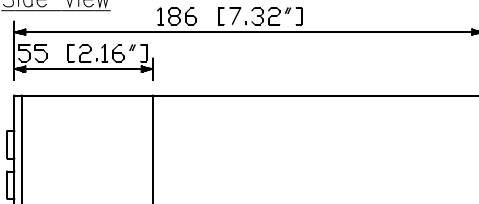

## SPECIFICATIONS

Power Source	220 ~ 240 V AC, 50/60 Hz
Power Consumption	15 W
Frequency Response	20 - 20,000Hz ±3dB
Tuner Receiving Frequency	87.5 - 108 MHz (50 kHz step)
Audio Input	FM 75 Ω antenna terminals USB port for memory stick (up to 32 GB, Type file: MP3 file) SD/MMC card slot (up to 32 GB, Type file: MP3 file)
Audio Output	RCA audio output L and R channels for PRIORITY RCA audio output L and R channels for FM RCA audio output L and R channels for USB/SD
Channels of memory Tuner	30 Channels in total for FM broadcasts
Indicators	2 LCD Display Light Blue 2 LED Indicator Light Green
Operating Humidity	25 % to 85 % (must be free from dew condensation)
Operating Temperature	0 °C to 40 °C (32 °F to 104 °F)
Finish	Front Panel : Steel Plate, Color Black Case : Steel Plate, Color Black
Dimensions	482 (W) X 44 (H) X 186 (D) mm, (18.97" X 1.73" X 7.32")
Weight	2.6 kg (5.73 lbs)
Accessories	AC Power Cord 1CE; AC Power Cord 4CE; Antenna FM radio; Remote Control

## APPEARANCE

Rear View

Front View

Side View

Remote Control View

Model	1CE	4CE
AC plug		

UNIT: mm SCALE: 1/3