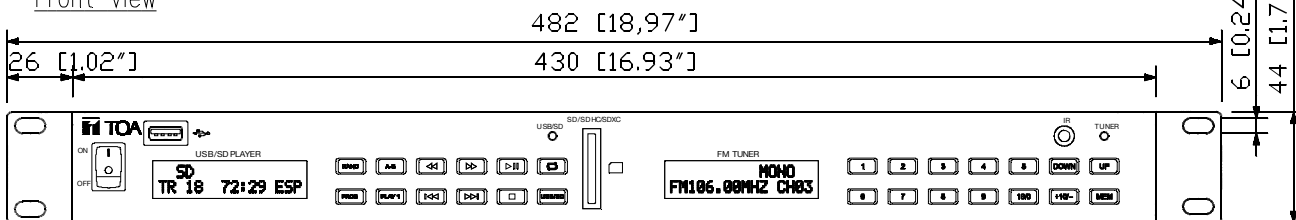

## SPECIFICATIONS

Power Source	220 ~ 240 V AC, 50/60 Hz
Power Consumption	15 W
Frequency Response	20 - 20,000Hz ±3dB
Tuner Receiving Frequency	87.5 - 108 MHz (50 kHz step)
Audio Input	FM 75 Ω antenna terminals USB port for memory stick (up to 32 GB, Type file: MP3 file) SD/MMC card slot (up to 32 GB, Type file: MP3 file)
Audio Output	RCA audio output L and R channels for PRIORITY RCA audio output L and R channels for FM RCA audio output L and R channels for USB/SD
Channels of memory Tuner	30 Channels in total for FM broadcasts
Indicators	2 LCD Display Light Blue 2 LED Indicator Light Green
Operating Humidity	25 % to 85 % (must be free from dew condensation)
Operating Temperature	0 °C to 40 °C (32 °F to 104 °F)
Finish	Front Panel : Steel Plate, Color Black Case : Steel Plate, Color Black
Dimensions	482 (W) X 44 (H) X 186 (D) mm, (18.97" X 1.73" X 7.32")
Weight	2.6 kg (5.73 lbs)
Accessories	AC Power Cord 1CE; AC Power Cord 4CE; Antenna FM radio; Remote Control

## APPEARANCE

Rear View

Front View

Side View

Remote Control View

Model	1CE	4CE
AC plug		

UNIT: mm SCALE: 1/3