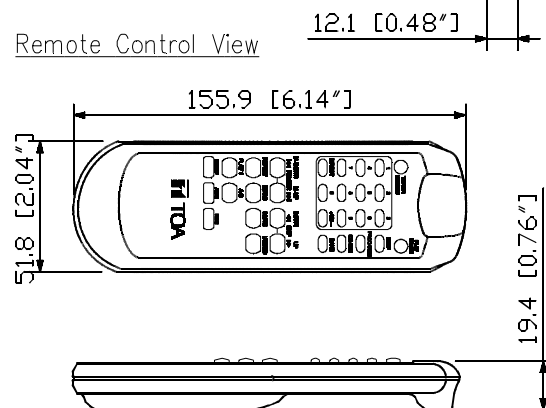

## SPECIFICATIONS

Power Source	220 ~ 240 V AC, 50/60 Hz
Power Consumption	15 W
Frequency Response	20 - 20,000Hz ±3dB
Tuner Receiving Frequency	87.5 - 108 MHz (50 kHz step)
Audio Input	FM 75 Ω antenna terminals USB port for memory stick (up to 32 GB, Type file: MP3 file) SD/MMC card slot (up to 32 GB, Type file: MP3 file)
Audio Output	RCA audio output L and R channels for PRIORITY RCA audio output L and R channels for FM RCA audio output L and R channels for USB/SD
Channels of memory Tuner	30 Channels in total for FM broadcasts
Indicators	2 LCD Display Light Blue 2 LED Indicator Light Green
Operating Humidity	25 % to 85 % (must be free from dew condensation)
Operating Temperature	0 °C to 40 °C (32 °F to 104 °F)
Finish	Front Panel : Steel Plate, Color Black Case : Steel Plate, Color Black
Dimensions	482 (W) X 44 (H) X 186 (D) mm, (18.97" X 1.73" X 7.32")
Weight	2.6 kg (5.73 lbs)
Accessories	AC Power Cord 1CE; AC Power Cord 4CE; Antenna FM radio; Remote Control

## APPEARANCE

Rear View

Front View

Side View

Remote Control View

Model	1CE	4CE
AC plug		

UNIT: mm SCALE: 1/3