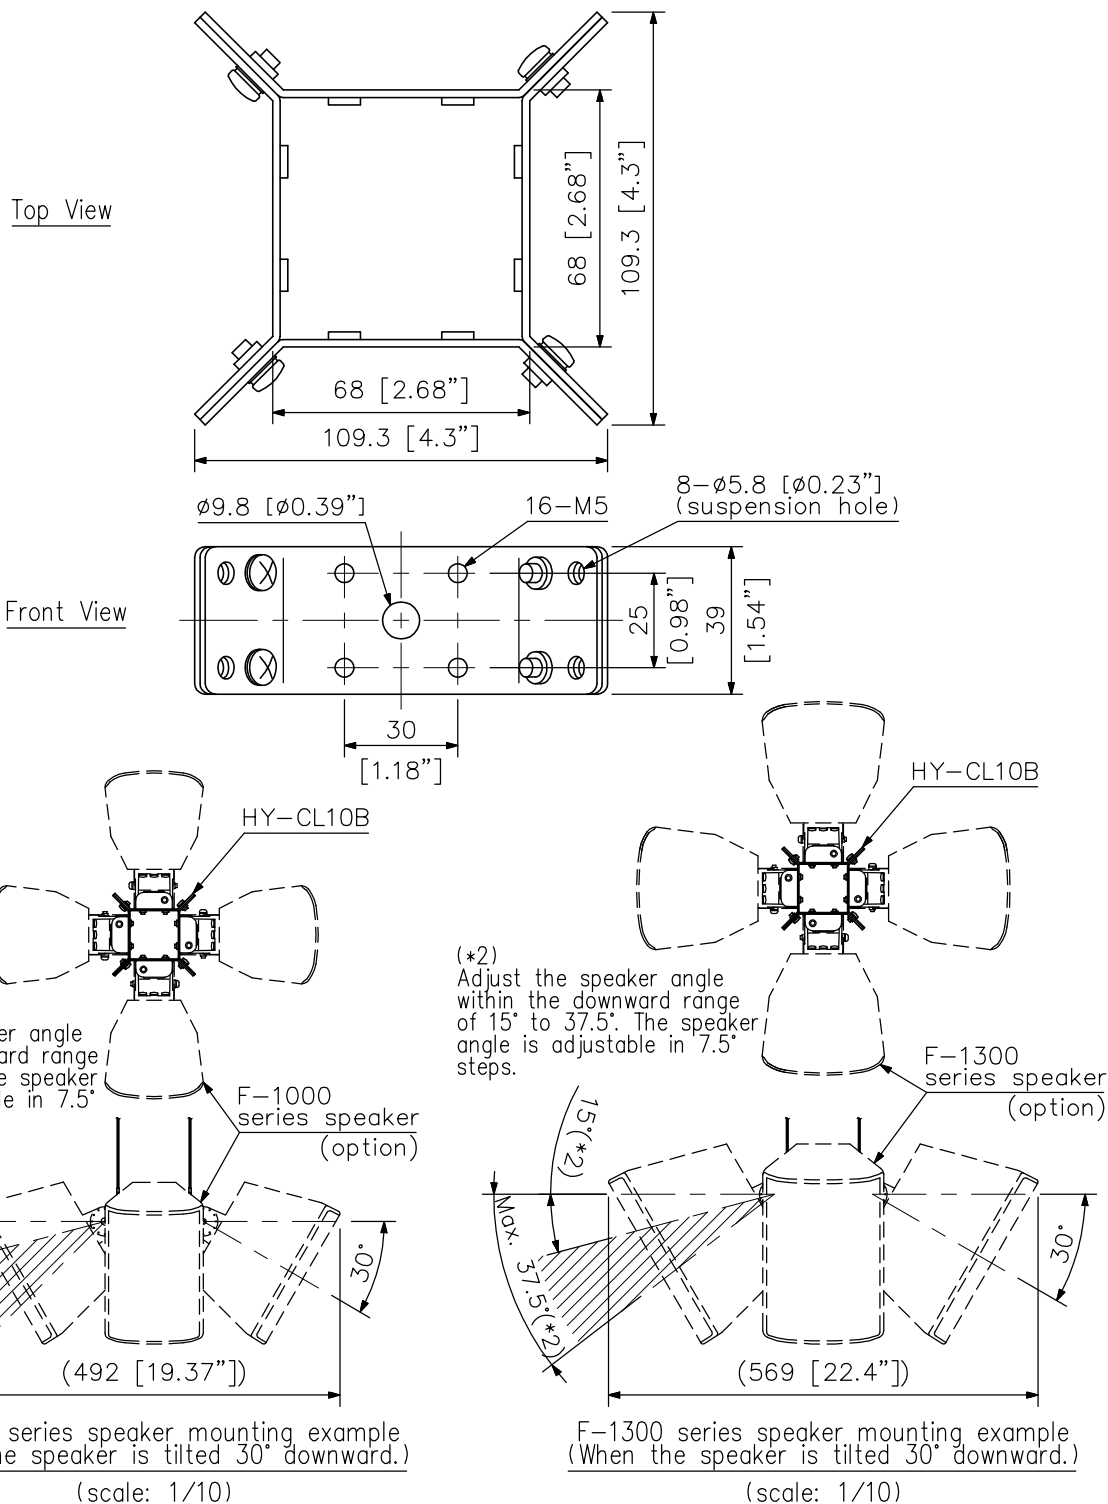

DESCRIPTION

The HY-CL10B Cluster Bracket is used for cluster ceiling suspension of 4 F-1000 Series or F-1300 Series speakers.

SPECIFICATIONS

Finish	Steel plate, black, paint
Dimensions	109.3 (W) × 39 (H) × 109.3 (D) mm (4.3" × 1.54" × 4.3")
Weight	380 g (0.84 lb)
Accessory	Speaker mounting bracket (with washer) ...16

APPEARANCE

UNIT:mm SCALE:1/2