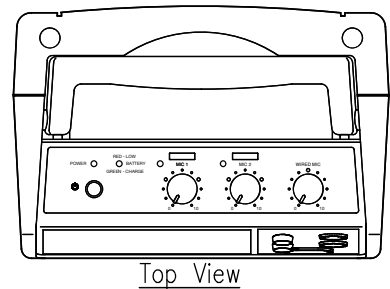

DESCRIPTION

The TOA WA-1830M-AS is a portable meeting amplifier that can accept up to two optional wireless tuner modules (WTU-4800).

SPECIFICATIONS

* 0 dB = 1 V

Power Source	100-240 V AC, 50/60 Hz; DC : 12 V, 2.3 Ah (Rechargeable Battery not included, Reference dimension battery :178 (W) × 60 (H) × 34 (D) mm)
Power Consumption	AC : 55 W (rated output), AC : 11 W (operation at EN60065)
Rated Output	AC : 30 W; DC : 10 W
Applicable Tuner Unit	WTU-4800 (Optional)
Frequency Response	50 Hz - 15 kHz, ±3 dB
Distortion	Under 5 % (rated output)
Input	Wired Mic : -45 dB*, 600 Ω, Unbalanced, 6.3 mm phone jack External Input : -20 dB*, 10 kΩ, Unbalanced, RCA jack
Output	External Speaker : 4 - 16 Ω/ over 30 W of rated input External Output : 0 dB*, 1 kΩ, Unbalanced, 6.3 mm phone jack
Other Feature	Internal or External Speaker selection switch
S/N Ratio	Over 60 dB (rated output)
Antenna	Built-in
Internal Speaker	2-way speaker system : 20 cm full-range speaker and tweeter
Mp3 player	Extension Type file is : MP3, WMA, WAV, AAC, FLAC. Max. supported storage size of the medium (stick) : 32GB. (FAT16/FAT32). Source : USB, SD/MMC, BLUETOOTH, FM, REC, AUX. We do not guarantee that its support all kinds of USB/SD.
Operating Temperature	-10 °C to +50 °C
Finish	ABS resin, Black
Dimensions	298 (W) × 460 (H) × 200 (D) mm
Weight	5.3 kg
Accessories	Power cord (YA-301) *1, Dust cover *1, Screw driver *1, Remote Control *1

APPEARANCE

UNIT:mm SCALE:1/6