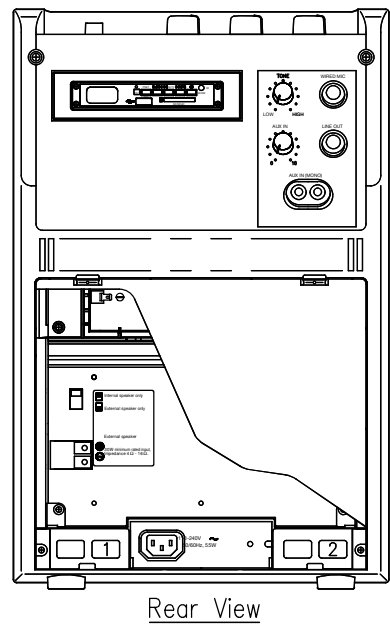

DESCRIPTION

The TOA WA-1830M-AS is a portable meeting amplifier that can accept up to two optional wireless tuner modules (WTU-4800).

SPECIFICATIONS

* 0 dB = 1 V

Power Source	100-240 V AC, 50/60 Hz; DC : 12 V, 2.3 Ah (Rechargeable Battery not included, Reference dimension battery :178 (W) × 60 (H) × 34 (D) mm)
Power Consumption	AC : 55 W (rated output), AC : 11 W (operation at EN60065)
Rated Output	AC : 30 W; DC : 10 W
Applicable Tuner Unit	WTU-4800 (Optional)
Frequency Response	50 Hz - 15 kHz, ±3 dB
Distortion	Under 5 % (rated output)
Input	Wired Mic : -45 dB*, 600 Ω, Unbalanced, 6.3 mm phone jack External Input : -20 dB*, 10 kΩ, Unbalanced, RCA jack
Output	External Speaker : 4 - 16 Ω/ over 30 W of rated input External Output : 0 dB*, 1 kΩ, Unbalanced, 6.3 mm phone jack
Other Feature	Internal or External Speaker selection switch
S/N Ratio	Over 60 dB (rated output)
Antenna	Built-in
Internal Speaker	2-way speaker system : 20 cm full-range speaker and tweeter
Mp3 player	Extension Type file is : MP3, WMA, WAV, AAC, FLAC. Max. supported storage size of the medium (stick) : 32GB. (FAT16/FAT32). Source : USB, SD/MMC, BLUETOOTH, FM, REC, AUX. We do not guarantee that its support all kinds of USB/SD.
Operating Temperature	-10 °C to +50 °C
Finish	ABS resin, Black
Dimensions	298 (W) × 460 (H) × 200 (D) mm
Weight	5.3 kg
Accessories	Power cord (YA-301) *1, Dust cover *1, Screw driver *1, Remote Control *1

APPEARANCE

UNIT:mm SCALE:1/6