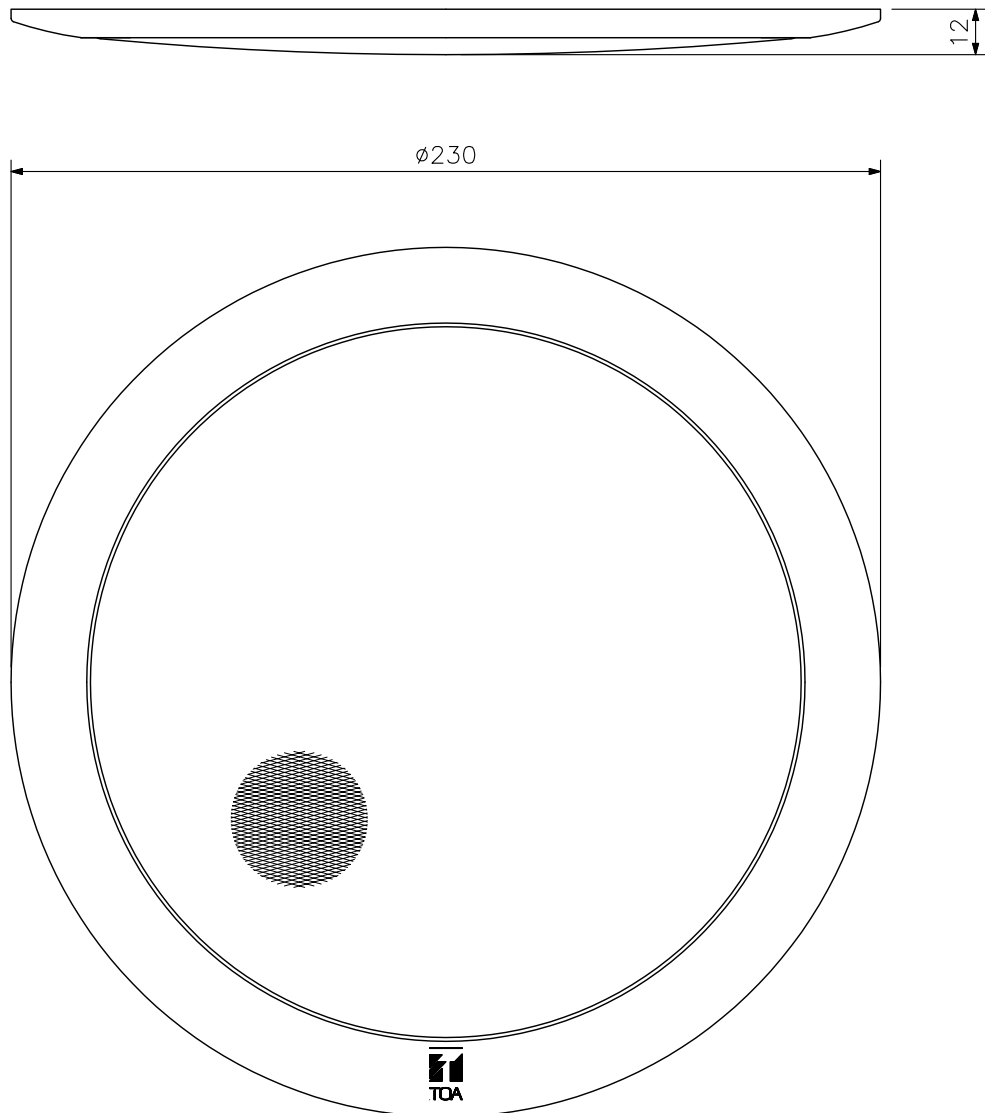

■DESCRIPTION

The CP-97 grille can easily be attached to the CM-960 speaker by means of coil springs. Because it is thin in thickness and white in color, it blends with any ceiling. In addition, cleaning is easy because the net is painted metal.

■SPECIFICATIONS

Speaker Mounting Method	Spring catch
Finish	Frame, net: Aluminum, off-white, paint
Dimensions	ø230 X 12 (D) mm (exposed section)
Weight	100 g
Applicable Speaker	CM-960, CM-96

■APPEARANCE

UNIT:mm SCALE:1/2