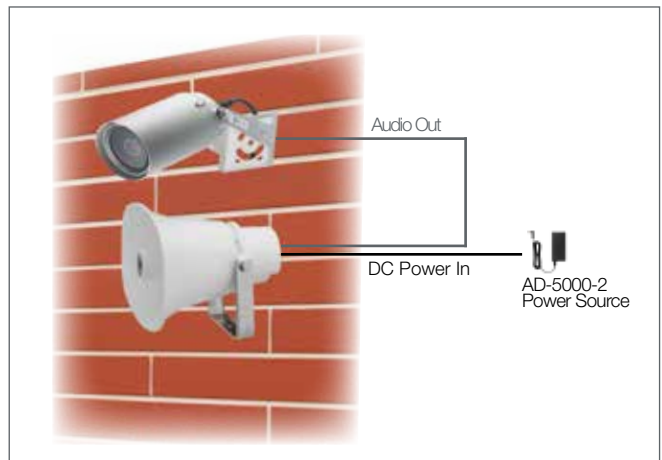

## SC-P620 Powered Horn Speaker

The SC-P620 is a highly intelligible and compact horn speaker with a built-in 20W digital power amplifier, that provides public address announcement and remote paging via network video surveillance applications. This powered horn speaker can operate at extreme temperature. It comes with powder-coated finish and stainless steel screws to ensure its weatherproof capability. Ideal choice for both indoor and outdoor application at restricted facilities, train stations, airports and many more.

### Key Features

- Integrated 20W power amplifier which utilises latest Class D technology
- Switchable Gain: 8dB, 16dB, 24dB & 32dB
- Internal volume control to allow on-site tuning
- Integration to CCTV systems possible with the majority of IP CCTV systems equipped with an audio line output
- Weatherproof to IP65 rating

### Specification

Power Source	12V DC, 2 A (DC Socket "+" Type A: 5.5 x 2.1 mm)
Power Consumption	15 W (1.25 A) at Rated output 25 W (2.10 A) at Maximum output
Input	0 dB, 10 k $\Omega$ , Unbalanced (RCA plug)
Signal Gain	8, 16, 24, 32 dB (Factory preset to 16 dB)
Volume Adjustment	Internet volume control (Factory preset to max. position)
Sensitivity (1W, 1m)	113 dB (500Hz to 2.5kHz peak level) Max. SPL (above 120 dB)
Frequency Response	250 Hz – 10 kHz
Dust/Water Protection	IP 65
Finish	Horn Flare: HIPS resin, white (RAL 9010 or equivalent) Reflector Horn & Case: ABS resin, white (RAL 9010 or equivalent) Bracket, Screws & Bolts: Stainless Steel
Cable Cord	Length: 2m Flying Lead (RCA plug) & DC socket ("+" )
Dimensions (W x H x D)	292 x 230 x 280 mm
Weight	1.8 kg
Option	AD-5000-2 (LTE23E-S2-1) AC Adapter