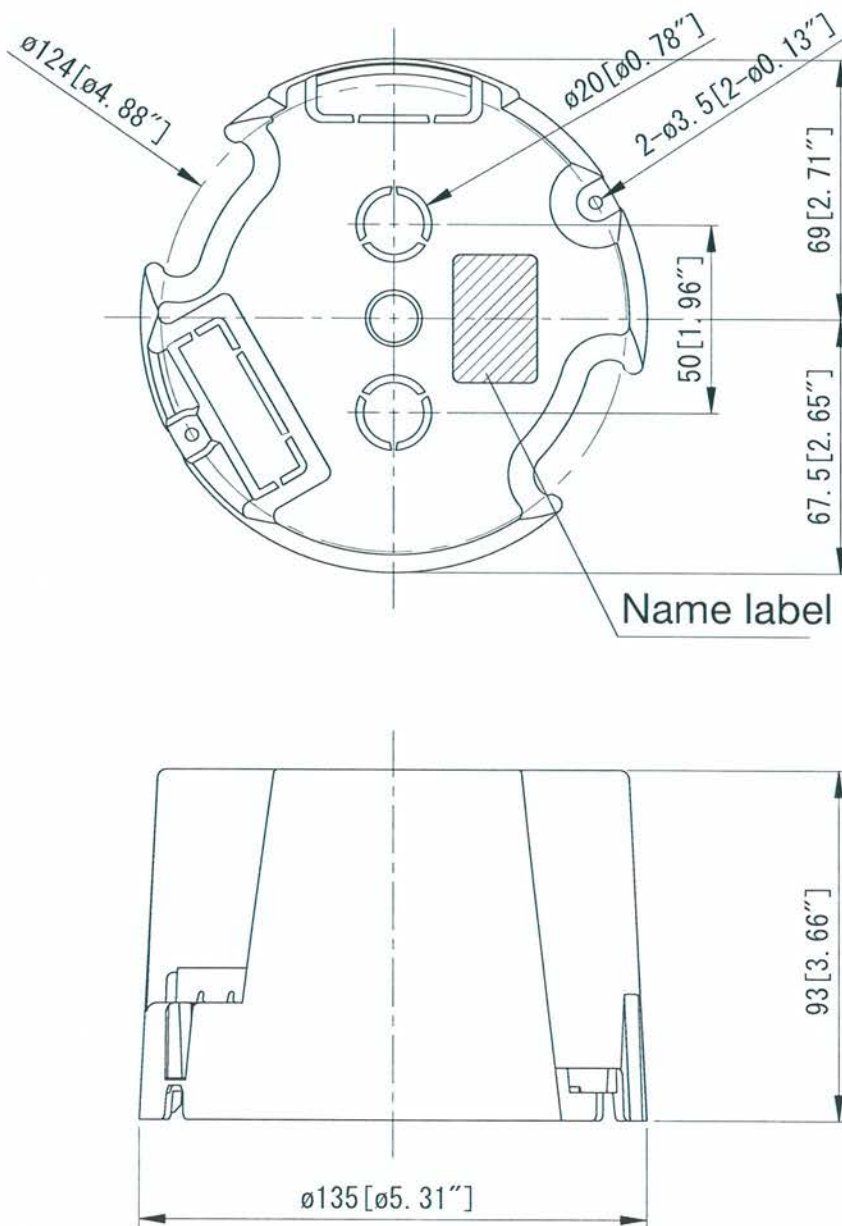

DESCRIPTION

TOA's HY-BC648 AS is a speaker cover to be use in combination with optional ceiling speaker. Its HIPS material finish, ensure the ceiling speaker cover capability.

SPECIFICATIONS

Material	HIPS UL-94V0 (non deca)
Color	Black
Dimensions	Ø135x93(d)mm (Ø5.31"x3.66")
Weight	122g (0.268lb) (Without accessories)
Accessories	Screws 3x10 B-tight w/w (2 pcs)
Applicable ceiling speaker	PC-648R

APPEARANCE

UNIT:mm SCALE:1/2

Oct/04/2018